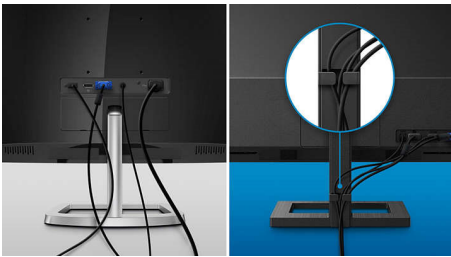

Cable management

Cable management is an intimate design that maintains a tidy workspace by organising the cables and wires required for the operation of a display device.