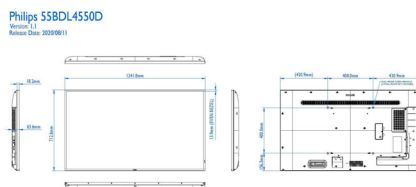

Dimensions

- Set Width: 1241.8 mm
- Product weight: 16.6 kg
- Set Height: 712.6 mm
- Set Depth: 63.6 mm
- Set Width (inch): 48.89 inch
- Set Height (inch): 28.06 inch
- Wall Mount: 400 (H) x 400(V) mm, M6
- Set Depth (inch): 2.50 inch
- Bezel width: 13.9 mm (Even bezel)
- Product weight (lb): 36.60 lb

Operating conditions

- Altitude: 0 ~ 3000 m
- Temperature range (operation): 0 ~ 40 °C
- MTBF: 50,000 hour(s)
- Temperature range (storage): -20 ~ 60 °C
- Humidity range (operation)[RH]: 20–80% RH (No condensation)
- Humidity range (storage) [RH]: 5–95% RH (No condensation)

Multimedia Applications

- USB Playback Video: MPEG, H.263, H.264, H.265, VP8
- USB Playback Picture: BMP, JPEG, PNG
- USB Playback Audio: AAC, HEAAC, MPEG

Accessories

- Included accessories: Quick start guide, RS232 cable, AC Power Cord, HDMI cable, Remote Control and AAA Batteries
- Included Accessories: RS232 daisy-chain cable, Philips logo (x 1), Screws, USB Cover (x 1), AC Switch Cover
- Stand: BM05922(Optional)

Miscellaneous

- On-Screen Display Languages: English, French,

- German, Spanish, Polish, Turkish, Russian, Italian, Simplified Chinese, Traditional Chinese, Arabic, Japanese, Danish, Dutch, Finnish, Norwegian, Portuguese, Swedish
- Warranty: 3 year warranty
- Regulatory approvals: CE, RoHS, BSMI, CB, FCC, Class A, VCCI, CCC, CU, EMF, ETL, PSB

Issue date 2024-03-24

Version: 3.0.1

EAN: 87 12581 76893 5

© 2024 Koninklijke Philips N.V.
All Rights reserved.

Specifications are subject to change without notice.
Trademarks are the property of Koninklijke Philips N.V.
or their respective owners.

www.philips.com