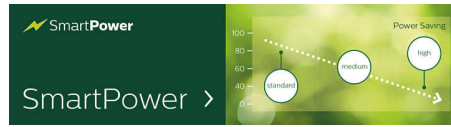

SmartPower

The backlight intensity can be controlled and pre-set by the system to reduce the power consumption by up to 50%, which saves substantially on energy costs.

CMND and Control

Run your display network over a local (LAN) connection. CMND and Control allows you to perform vital functions like controlling inputs and monitoring display status. Whether you're in charge of one screen or 100.