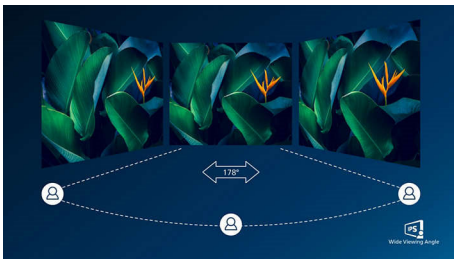

IPS technology

IPS displays use an advanced technology which gives you extra wide viewing angles of 178/178 degree, making it possible to view the display from almost any angle - even in 90 degree Pivot mode! Unlike standard TN panels, IPS displays

gives you remarkably crisp images with vivid colors, making it ideal not only for Photos, movies and web browsing, but also for professional applications which demand color accuracy and consistent brightness at all times.