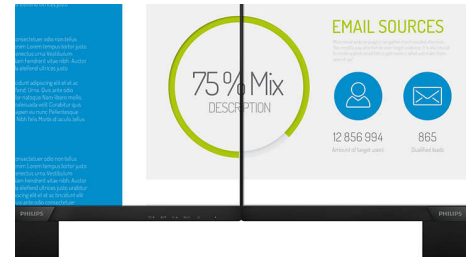

Ultra-narrow Border

The new Philips displays feature ultra-narrow borders which allow for minimal distractions and maximum viewing size. Especially suited for multi-display or tiling setups like gaming, graphic design and professional applications, the ultra-narrow border display gives you the feeling of using one large display.