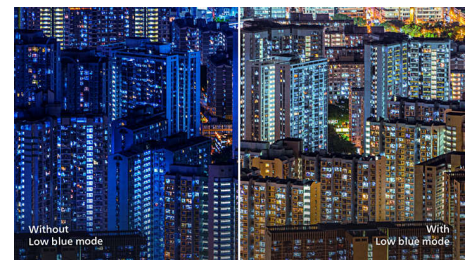

LowBlue Mode

Studies have shown that just as ultra-violet rays can cause eye damage, shortwave-length blue light rays from LED displays can cause eye damage and affect vision over time. Developed for wellbeing, the Philips LowBlue Mode setting uses a smart software technology to reduce harmful shortwave blue light.