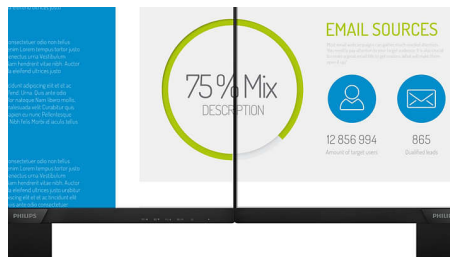

Ultra-narrow Border

The new Philips displays feature ultra-narrow borders which allow for minimal distractions and maximum viewing size. Especially suited for multi-display or tiling setups like gaming, graphic design and professional applications, the ultra-narrow border display gives you the feeling of using one large display.