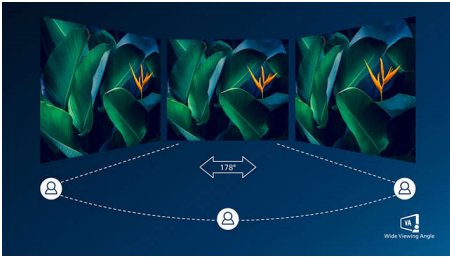

Highlights

VA display

Philips VA LED display uses an advanced multi-domain vertical alignment technology which gives you super-high static contrast ratios for extra vivid and bright images. While standard office applications are handled with ease, it is especially suitable for photos, web-browsing, movies, gaming, and demanding graphical applications. It's optimized pixel management technology gives you 178/178 degree extra wide viewing angle, resulting in crisp images.