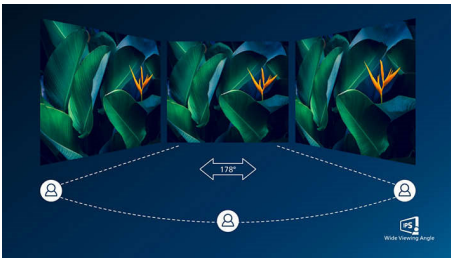

IPS technology

IPS displays use an advanced technology that gives you extra-wide viewing angles of 178/178 degrees, making it possible to view the display from almost any angle. Unlike standard TN panels, IPS displays give you remarkably crisp images with vivid colours, making them ideal not only for Photos, movies and web browsing, but also for professional applications that demand colour accuracy and consistent brightness at all times.

Ultra-narrow Border

The new Philips displays feature ultra-narrow borders which allow for minimal distractions and maximum viewing size. Especially suited for multi-display or tiling setups like gaming, graphic design and professional applications, the ultra-narrow border display gives you the feeling of using one large display.