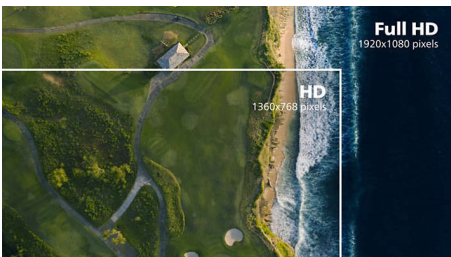

16:9 Full HD display

Picture quality matters. Regular displays deliver quality, but you expect more. This display

features enhanced Full HD 1920 x 1080 resolution. With Full HD for crisp detail paired with high brightness, incredible contrast and realistic colours, expect a true-to-life picture.