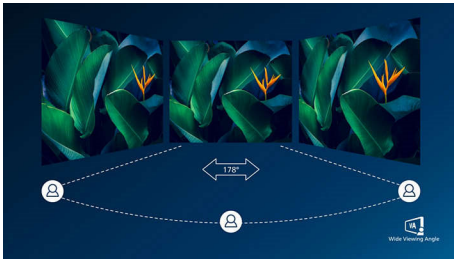

Experience true multimedia

- HDMI ensures universal digital connectivity

Vivid pictures every time

- SmartContrast for rich black details
- 16:9 Full HD display for crisp detailed images
- SmartImage presets for easy optimized image settings
- VA display delivers awesome images with wide viewing angles
- Effortlessly smooth action with Adaptive-Sync technology

PHILIPS

LCD monitor
V Line 22 (21.5" / 54.6 cm diag.), 1920 x 1080 (Full HD)

Highlights

VA display

Philips VA LED display uses an advanced multi-domain vertical alignment technology which gives you super-high static contrast ratios for extra vivid and bright images. While standard office applications are handled with ease, it is especially suitable for photos, web-browsing, movies, gaming, and demanding graphical applications. It's optimized pixel management technology gives you 178/178 degree extra wide viewing angle, resulting in crisp images.