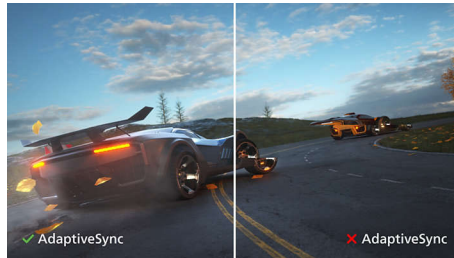

Adaptive-Sync technology

Gaming shouldn't be a choice between choppy gameplay or broken frames. Get fluid, artifact-free performance at virtually any framerate with Adaptive-Sync technology, smooth quick refresh and ultra-fast response time.

221V8LN/27