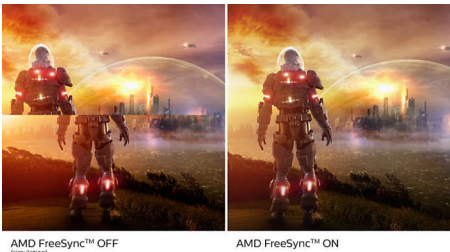

AMD FreeSync™ Premium

Gaming shouldn't be a choice between choppy gameplay or broken frames. AMD FreeSync™ Premium equips serious gamers with a fluid, tear-free gameplay experience at peak performance. There are no compromises, game confidently with a high refresh rate, low framerate compensation, and low latency.