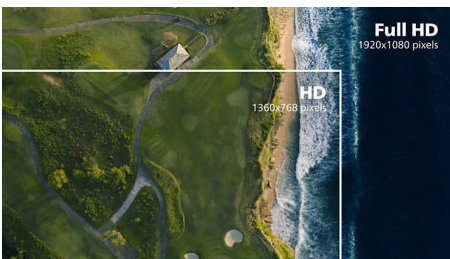

16:9 Full HD display

Picture quality matters. Regular displays deliver quality, but you expect more. This display features enhanced Full HD 1920 x 1080 resolution. With Full HD for crisp detail paired

with high brightness, incredible contrast and realistic colours, expect a true-to-life picture.