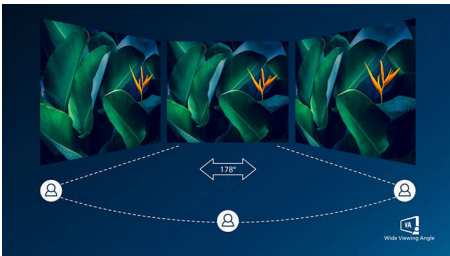

PHILIPS

Full HD Curved LCD monitor
E Line 27" (68.6 cm), 1920 x 1080 (Full HD)

Highlights

Curved display design

Desktop monitors offer a personal user experience, which suits a curved design very well. The curved screen provides a pleasant yet subtle immersion effect, which focuses on you at the centre of your desk.

VA display

The Philips VA LED display uses an advanced multi-domain vertical alignment technology that gives you super-high static contrast ratios for extra-vivid and bright images. While standard office applications are handled with ease, it is especially suitable for photos, web browsing, films, gaming and demanding graphical applications. Its optimised pixel management technology gives you a 178/178 degree extra-wide viewing angle, resulting in crisp images.