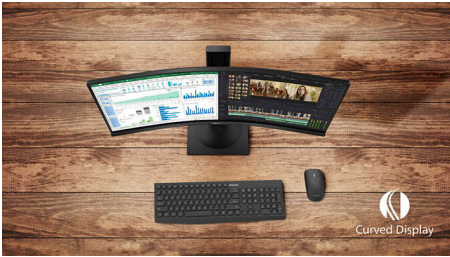

Philips
Full HD Curved LCD
monitor

E Line
27" (68.6 cm)
1920 x 1080 (Full HD)

271E1CA

Simply immersive

The 27" curved E-Line display offers a truly immersive experience in a stylish design. Experience crisp Full HD visuals and smooth action with AMD FreeSync technology.

Curved design inspired by the world around us

- Curved display design for a more immersive experience

Superb Picture Quality

- SmartContrast for rich black details
- 16:9 Full HD display for crisp, detailed images
- VA display delivers awesome images with wide viewing angles
- SmartImage game mode optimised for gamers
- Effortlessly smooth gameplay with AMD FreeSync™ technology

PHILIPS

Full HD Curved LCD monitor
E Line 27" (68.6 cm), 1920 x 1080 (Full HD)

Highlights

Curved display design

Desktop monitors offer a personal user experience, which suits a curved design very well. The curved screen provides a pleasant yet subtle immersion effect, which focuses on you at the centre of your desk.

VA display

The Philips VA LED display uses an advanced multi-domain vertical alignment technology that gives you super-high static contrast ratios for extra-vivid and bright images. While standard office applications are handled with ease, it is especially suitable for photos, web browsing, films, gaming and demanding graphical applications. Its optimised pixel management technology gives you a 178/178 degree extra-wide viewing angle, resulting in crisp images.