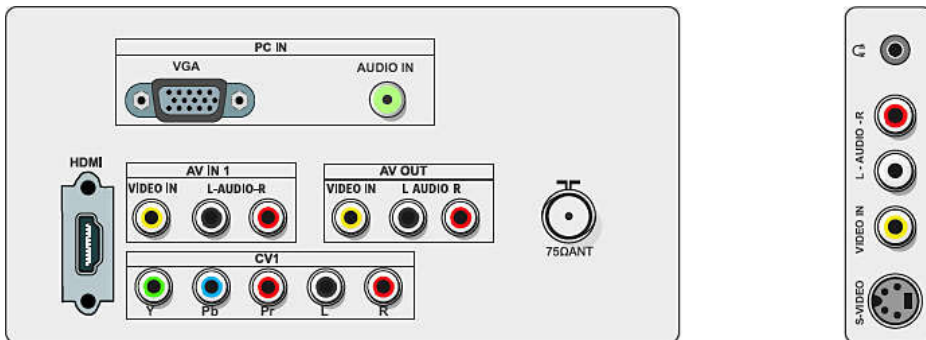

Built-in TV tuner

A television tuner built into a monitor to display television signals as well as computer data.

Specifications

Connectivity

- Signal Input: VGA (Analog), HDMI, PC Audio in
- Other connections: S-Video in, CVBS in, Audio L/R in, Headphone out
- Ext 1: CVBS in, Audio L/R in
- Ext 2: YPbPr in, Audio L/R in
- Ext 3: CVBS out, Audio L/R out

Convenience

- Ease of Installation: Automatic Tuning System (ATS), Plug & Play
- Other convenience: VESA mount (100x100mm)
- Ease of Use: On Screen Display, Program List, Side Control
- Screen Format Adjustments: Widescreen, Normal, Zoom 1, Zoom 2
- Remote control: 230T1 Remote control
- Smart mode: Movie, Standard, Personal, Vivid, Eco
- SmartSound: Music, Speech, Personal
- On-Screen Display languages: English, Simplified Chinese

Weight

- Product with packaging (kg): 7.59 kg
- Product with stand (kg): 5.53 kg
- Product without stand (kg): 5.35 kg

Tuner/Reception/Transmission

- Aerial Input: 75 ohm coaxial (IEC75)
- TV system: PAL I, PAL B/G, PAL D/K
- Video Playback: NTSC, PAL
- Tuner Display: PLL

Accessories

- Included accessories: Table top stand, Power cord, Quick start guide, User Manual, Remote Control, Batteries for remote control

Issue date 2024-03-24

Version: 4.1.3

EAN: 87 12581 50495 3

© 2024 Koninklijke Philips N.V.
All Rights reserved.