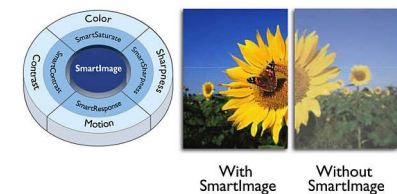

SmartImage

With SmartImage

Without SmartImage

SmartImage is an exclusive leading edge Philips technology that analyzes the content displayed on your screen and gives you optimized display performance. This user friendly interface allows you to select various modes like Office, Image, Entertainment, Economy etc., to fit the application in use. Based on the selection, SmartImage dynamically optimizes the contrast, color saturation and sharpness of images and videos for ultimate display performance. The Economy mode option offers you major power savings. All in real time with the press of a single button!

Built-in TV tuner

A television tuner built into a monitor to display television signals as well as computer data.