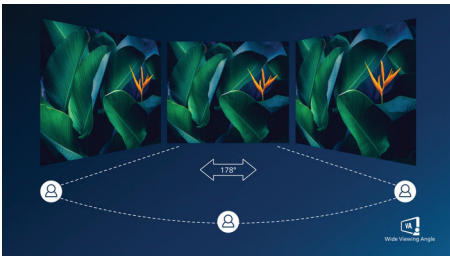

VA display

Philips VA LED display uses an advanced multi-domain vertical alignment technology which gives you super-high static contrast ratios for extra vivid and bright images. While standard office applications are handled with ease, it is especially suitable for photos, web-browsing, movies, gaming, and demanding graphical applications. It's optimized pixel management technology gives you 178/178 degree extra wide viewing angle, resulting in crisp images.