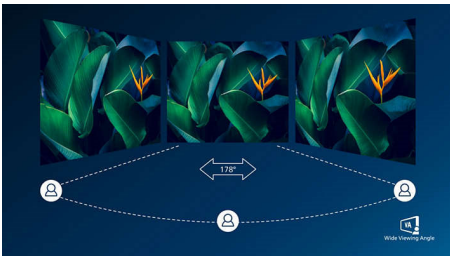

VA display

Philips VA LED display uses an advanced multi-domain vertical alignment technology which gives you super-high static contrast ratios for extra vivid and bright images. While standard office applications are handled with ease, it is especially suitable for photos, web-browsing, movies, gaming, and demanding graphical applications. It's optimized pixel management technology gives you 178/178 degree extra wide viewing angle, resulting in crisp images.