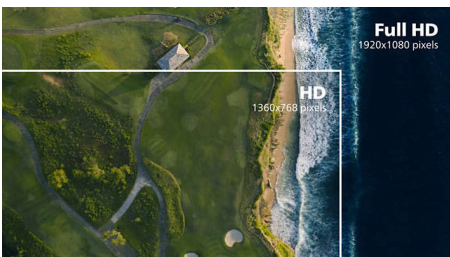

16:9 Full HD display

Picture quality matters. Regular displays deliver quality, but you expect more. This display features enhanced Full HD 1920 x 1080 resolution. With Full HD for crisp detail paired

with high brightness, incredible contrast and realistic colors expect a true to life picture.