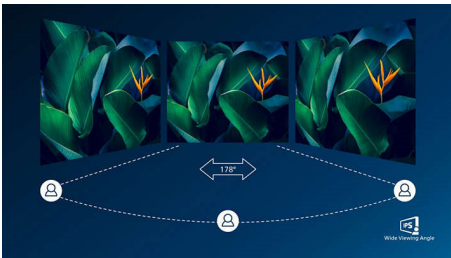

PHILIPS

LCD monitor with Ultra Wide-Color
E Line 27" (68.6 cm), 1920 x 1080 (Full HD)

27E9QDSB/00

Highlights

Ultra Wide-Color Technology

Ultra Wide-Color Technology delivers a wider spectrum of colors for a more brilliant picture. Ultra Wide-Color wider "color gamut" produces more natural-looking greens, vivid reds and deeper blues. Bring, media entertainment, images, and even productivity more alive and vivid colors from Ultra Wide-Color Technology.

IPS technology

IPS displays use an advanced technology which gives you extra wide viewing angles of 178/178 degree, making it possible to view the display from almost any angle. Unlike standard TN panels, IPS displays gives you remarkably crisp images with vivid colors, making it ideal not only for Photos, movies and web browsing, but also for professional applications which demand color accuracy and consistent brightness at all times.

UltraNarrow Border

The new Philips displays feature ultra-narrow borders which allow for minimal distractions and maximum viewing size. Especially suited for multi-display or tiling setup like gaming, graphic design and professional applications, the ultra-narrow border display gives you the feeling of using one large display.