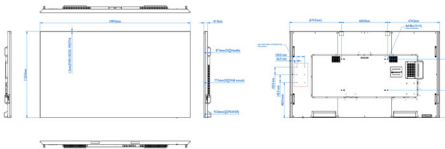

Operating conditions

- Altitude: 0 ~ 3000 m
- Temperature range (operation): 0 ~ 40 °C
- MTBF: 50,000 hour(s)
- Relative humidity: 20 ~ 80%(operating), 5 ~ 95%(storage) %
- Temperature range (storage): -20 ~ 60 °C

Multimedia Applications

- USB Playback Video: ASF, AVI, FLV, MKV, MP4, MPEG, MPG, TS, VOB, WEBM, WMV, DAT

- USB Playback Picture: BMP, JPEG, JPG, PNG
- USB Playback Audio: AAC, M4A, MP3, WMA

Internal Player

- CPU: Intel Core i7
- GPU: Nvidia GT730
- Storage: 256GB eMMC
- RAM: 8GB DDR4

Multi-touch Interactivity

- Touch points: 10 simultaneous touch points

Accessories

- Included Accessories: Philips logo (x1), RS232 Daisy chain cable (x1), Cleaning cloth (x1), DVI - I Cable (1.8m) (x1), HDMI Cable (3m) (x1), HDMI transmitter (x2), IR sensor cable (1.8 m) (x1), M2 Screw (x2), M3 screw (x2), Power cable (x3), Touch Pen (x2), USB A to B cable (3m) (x1), USB Cover (x1), AAA batteries (x1), Quick start guide (x1), Remote control (x1), RS232 cable (3 m) (x1)

Miscellaneous

- On-Screen Display Languages: English, French, German, Spanish, Polish, Turkish, Russian, Italian, Simplified Chinese, Traditional Chinese, Arabic, Japanese, Danish, Dutch, Finnish, Norwegian, Portuguese, Swedish
- Warranty: 3 year warranty
- Regulatory approvals: CE, RoHS, CB, CU, EMF, FCC, Class A, ETL, PSB

Issue date 2024-03-24

Version: 5.1.1

EAN: 87 12581 76745 7

© 2024 Koninklijke Philips N.V.
All Rights reserved.

Specifications are subject to change without notice.
Trademarks are the property of Koninklijke Philips N.V.
or their respective owners.

www.philips.com