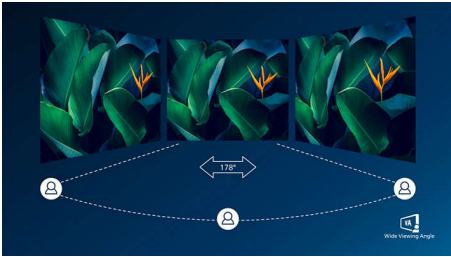

PHILIPS

LCD monitor
V Line 24 (23.8" / 60.5 cm diag.), 1920 x 1080 (Full HD)

241V8LA/75

Highlights

VA display

Philips VA LED display uses an advanced multi-domain vertical alignment technology which gives you super-high static contrast ratios for extra vivid and bright images. While standard office applications are handled with ease, it is especially suitable for photos, web-browsing, movies, gaming, and demanding graphical applications. It's optimized pixel management technology gives you 178/178 degree extra wide viewing angle, resulting in crisp images.