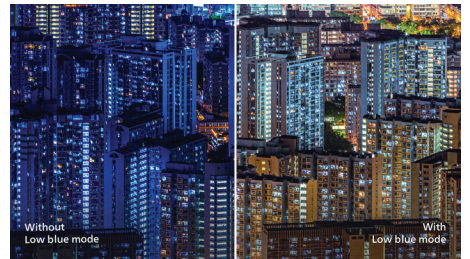

LowBlue Mode

Studies have shown that just as ultra-violet rays can cause eye damage, shortwave length blue light rays from LED displays can cause eye damage and affect vision over time. Developed for wellbeing, Philips LowBlue Mode setting uses a smart software technology to reduce harmful shortwave blue light.