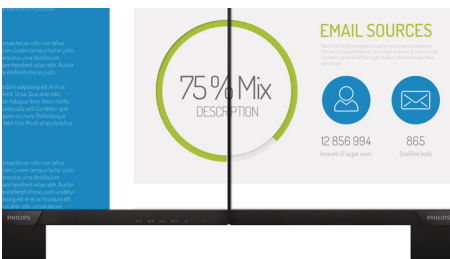

UltraNarrow Border

The new Philips displays feature ultra-narrow borders which allow for minimal distractions

and maximum viewing size. Especially suited for multi-display or tiling setup like gaming, graphic design and professional applications, the ultra-narrow border display gives you the feeling of using one large display.