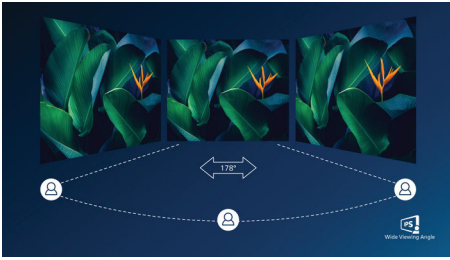

Perfectly designed for your space

- Compact design saves space
- VESA mount allows for flexibility

PHILIPS

Full HD LCD monitor
V Line 27" (68.6 cm), 1920 x 1080 (Full HD)

Highlights

IPS technology

IPS displays use an advanced technology which gives you extra wide viewing angles of 178/178 degree, making it possible to view the display from almost any angle. Unlike standard TN panels, IPS displays gives you remarkably crisp images with vivid colors, making it ideal not only for Photos, movies and web browsing, but also for professional applications which demand color accuracy and consistent brightness at all times.

UltraNarrow Border

The new Philips displays feature ultra-narrow borders which allow for minimal distractions

and maximum viewing size. Especially suited for multi-display or tiling setup like gaming, graphic design and professional applications, the ultra-narrow border display gives you the feeling of using one large display.