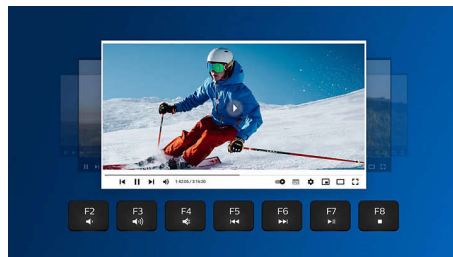

Multi-media shortcuts

With these multi-media shortcuts, you can easily switch to music, volume or video play by a simple click.