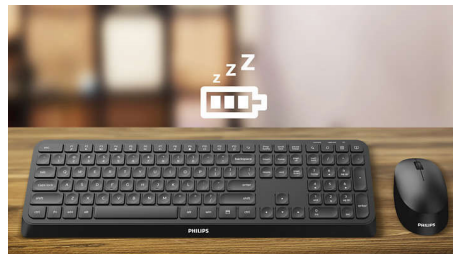

Intelligent power saving

With the intelligent power-saving function, this combo can go into standby and therefore save power when not in use.