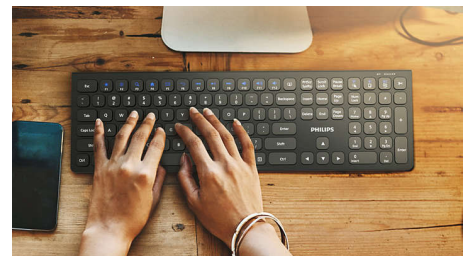

Low-profile keys

The low-profile keys add a stylish look and are quick and responsive for typing.