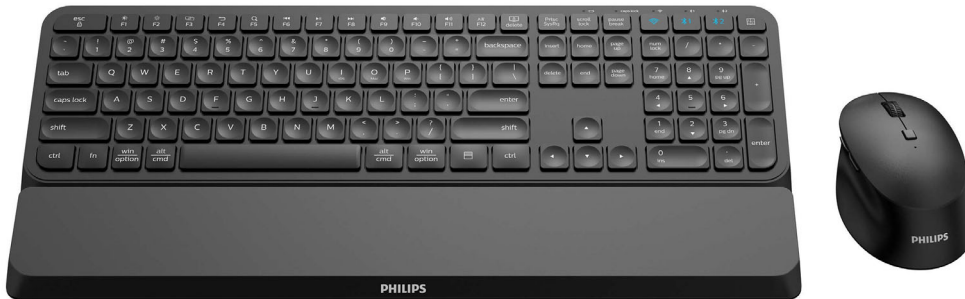

Philips 6000 series  
Wireless keyboard-mouse  
combo

**Multi-device functionality**

Detachable palm rest  
Low-profile design  
Up to 3200 DPI (adjustable)

**SPT6607B**

## Wireless convenience, compact design

This keyboard-mouse combo is made for productivity. It features a wireless connection, detachable palm rest, 3200 DPI mouse sensitivity, and has the capacity to connect to up to three devices for the best and most connected workspace.

**PHILIPS**

Wireless keyboard-mouse combo  
Multi-device functionality Detachable palm rest, Low-profile design, Up to 3200 DPI (adjustable)

SPT6607B/00

## Pair it with up to 3 devices

Beautiful work-on-everything keyboard mouse combo with easy switching between three devices, including any computer, tablet or smartphone. Rewrite the rules of working from one device; simply switch and go.