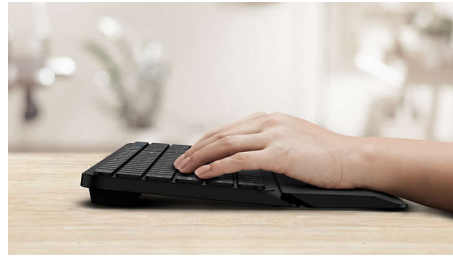

Ergonomic palm rest

The palm rest helps position your hands comfortably on the keyboard, and offers a comfortable place to rest your palms when you are not typing.