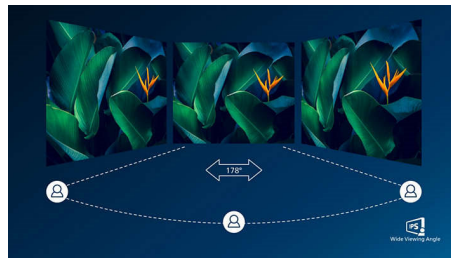

## IPS technology

IPS displays use advanced technology that gives you extra-wide viewing angles of 178/178 degrees, making it possible to view the display from almost any angle — even in 90-degree Pivot mode! Unlike standard TN panels, IPS displays gives you remarkably crisp images with vivid colours, making it ideal not only for Photos, films and web browsing, but also for professional applications that demand colour accuracy and consistent brightness at all times.