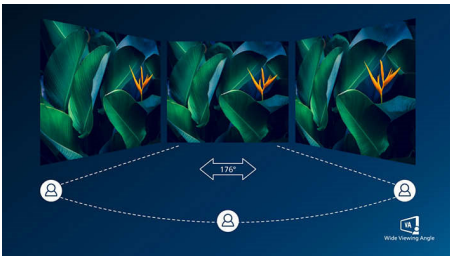

PHILIPS

LED-backlit LCD Display
40 (39.56" / 100.5 cm diag.) UHD (3840 x 2160)

Highlights

UltraClear 4K UHD Resolution

These Philips displays utilize high performance panels to deliver UltraClear, 4K UHD (3840 x 2160) resolution images. Whether you are demanding professional requiring extremely detailed images for CAD solutions, using 3D graphics applications or a financial wizard working on huge spreadsheets, Philips displays will make your images and graphics come alive.

VA display

Philips VA LED display uses an advanced vertical alignment technology which gives you super-high static contrast ratios for extra vivid and bright images. While standard office applications are handled with ease, it is especially suitable for photos, web-browsing, movies, gaming, and demanding graphical applications. It's optimized pixel management technology gives you 176/176 degree extra wide viewing angle, resulting in crisp images.