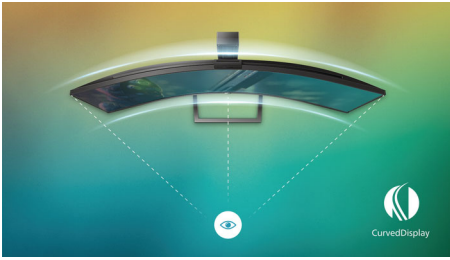

Get comfortable

- LowBlue Mode for easy on-the-eyes productivity
- Less eye fatigue with Flicker-free technology

PHILIPS

Full HD Curved LCD display
Momentum 27" (68.6 cm), 1920 x 1080 (Full HD)

Highlights

Curved display design

Desktop monitors offer a personal user experience, which suits a curve design very well. The curved screen provides a pleasant yet subtle immersion effect, which focuses on you at the center of your desk.