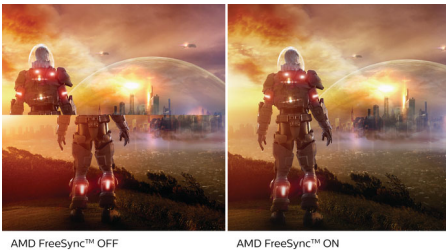

AMD FreeSync™ Premium

Gaming shouldn't be a choice between choppy gameplay or broken frames. AMD FreeSync™ Premium equips serious gamers with a fluid, tear-free gameplay experience at peak performance. There are no compromises, game confidently with a high refresh rate, low framerate compensation, and low latency.