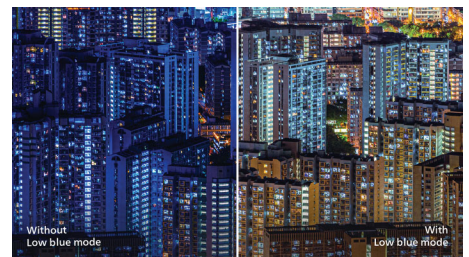

LowBlue Mode

Studies have shown that just as ultra-violet rays can cause eye damage, shortwave length blue light rays from LED displays can cause eye damage and affect vision over time. Developed for wellbeing, Philips LowBlue Mode setting uses a smart software technology to reduce harmful shortwave blue light.