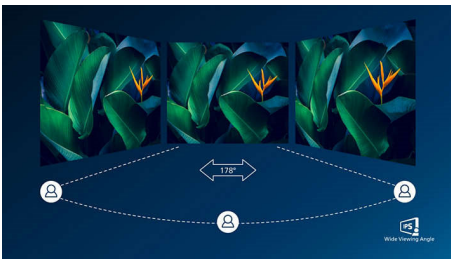

IPS technology

IPS displays use an advanced technology which gives you extra wide viewing angles of 178/178 degree, making it possible to view the display from almost any angle. Unlike standard TN panels, IPS displays gives you remarkably crisp images with vivid colors, making it ideal not only for Photos, movies and web browsing, but also for professional applications which demand color accuracy and consistent brightness at all times.