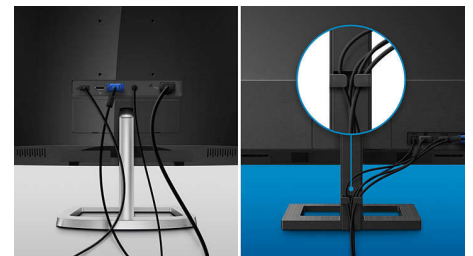

Cable management

Cable management is an intimate design that maintains tidy workspace by organizing cables and wires required for the operation of a display device.