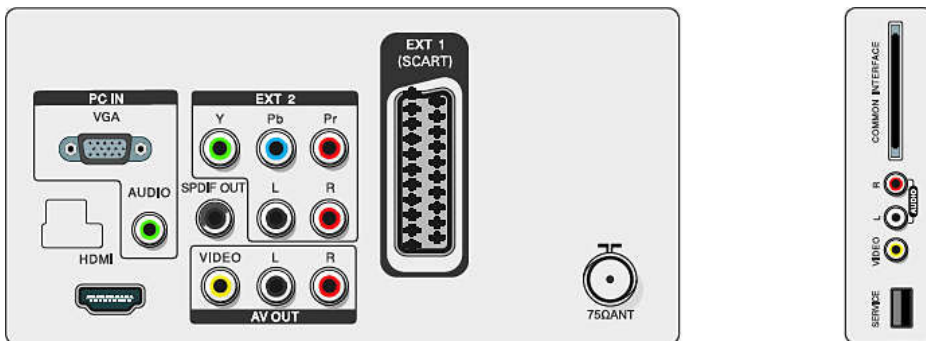

Convenience

- Ease of Installation: Plug & Play, Automatic Tuning System (ATS)
- Other convenience: VESA mount (100x100mm)
- Ease of Use: Program List, Side Control
- Screen Format Adjustments: Widescreen, Normal, Zoom 1, Zoom 2
- Remote control: 221T1 Remote control
- Smart mode: Movie, Personal, Standard, Vivid, Eco
- SmartSound: Music, Speech, Personal
- Teletext: 1000 page Smart Text
- On-Screen Display languages: Bulgarian, Croatian, Czech, Danish, Dutch, English, Finnish, French, German, Greek, Hungarian, Italian, Norwegian, Polish, Portuguese, Russian, Serbian, Slovakian, Slovenian, Spanish, Swedish, Simplified Chinese, Turkish

Accessories

- Included accessories: Power cord, Remote Control, Batteries for remote control, Quick start guide, User Manual, Table top stand

Issue date 2024-03-25

Version: 1.0.1

EAN: 87 12581 55904 5

© 2024 Koninklijke Philips N.V.
All Rights reserved.