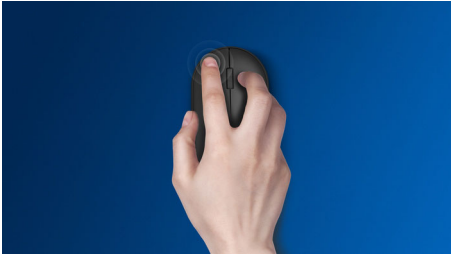

- 2.4G wireless connection for a completely cordless workspace
- Intelligent power saving

Silent design

- Reduced click sound, for quiet and comfortable experience

PHILIPS

Multi-device bluetooth mouse
Multi-device functionality Bluetooth 3.0/5.0, Silent design, Up to 3200 DPI (adjustable)

Highlights

Buttons last millions of click

Buttons last millions of clicks for durability

Reduced click sound

Reduced click sound, for quiet and comfortable experience

2.4G wireless connection

Keep the computer wires at bay. For any keyboard/mouse equipped with this feature, you can connect the accessory to any PC via a speedy 2.4GHz wireless connection. The simple setup process, along with the accessory's sleek design, is sure to leave your workspace looking clean and wire-free.