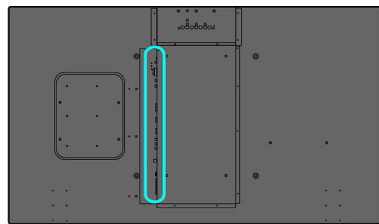

Sound

- Built-in speakers: 2 x 12W RMS

Power

- Consumption (On mode): 138 W
- Standby power consumption: <math>< 1W</math>

Supported Display Resolution

- Computer formats: 640 x 480, 60, 67, 72, 75Hz, 800 x 600, 56, 60, 72, 75Hz, 1024 x 768, 60Hz, 1280 x 768, 60Hz, 1280 x 800, 60Hz, 1360 x 768, 60Hz, 1366 x 768, 60Hz, 1440 x 900, 60Hz, 1600 x 1200, 60Hz, 1920 x 1080, 60Hz, 1920 x 1200, 60Hz
- Video formats: 480i, 60Hz, 480p, 60Hz, 576p, 50Hz, 576i, 50Hz, 720p, 50, 60Hz, 1080i, 50, 60Hz, 1080p, 50, 60Hz

Dimensions

- Bezel thickness: 24.6mm / 0.95"
- Set Width: 1259.8 mm
- Set Height: 732.1 mm
- Set Depth: 59 mm
- Set Width (inch): 49.6 inch
- Set Height (inch): 28.8 inch
- Wall Mount: 200 x 400 mm
- Set Depth (inch): 2.2 inch

Technical specifications

- Backlight: Edge LED

Operating conditions

- Temperature range (operation): 0 - 40 °C
- MTBF: 60,000 hour(s)
- Relative humidity: 5 - 90 %

Accessories

- Included accessories: Remote Control, Batteries for remote control, AC Power Cord, VGA cable, User manual on CD-ROM, Quick start guide

Miscellaneous

- On-Screen Display Languages: English, French, German, Italian, Polish, Turkish, Russian, Simplified Chinese
- Warranty: Global: 3 years
- Regulatory approvals: CE, FCC, Class B, CCC, RoHS, UL/cUL, C-Tick

Issue date 2024-03-24

Version: 1.1.1

EAN: 87 12581 65999 8

© 2024 Koninklijke Philips N.V.
All Rights reserved.

Specifications are subject to change without notice.
Trademarks are the property of Koninklijke Philips N.V.
or their respective owners.

www.philips.com