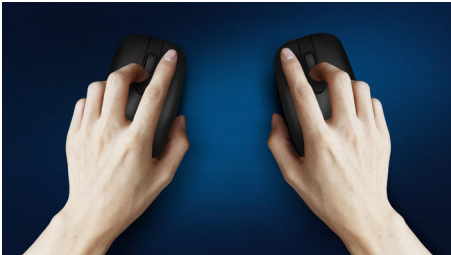

Advanced technology for ultimate performance

- Up to 1,200 DPI

Comfortable accurate control

- High definition optical tracking for smooth control
- Comfortable ergonomic mouse design feels great
- Ambidextrous shape feels good in right or left hand

Wired mouse
Plug and play Optical Sensor, Silent design

Highlights

Smooth optical tracking

High definition optical tracking for smooth control

Comfortable ergonomic design

Comfortable ergonomic mouse design feels great

Ambidextrous mouse design

Ambidextrous shape feels good in right or left hand

Buttons last millions of click

Buttons last millions of clicks for durability

Plug-and-play

Simple plug-and-play wired USB connections