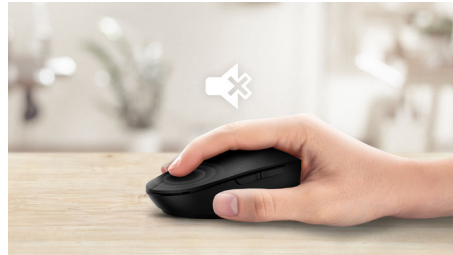

Advanced technology for ultimate performance

- Up to 1,200 DPI

Comfortable accurate control

- High definition optical tracking for smooth control
- Comfortable ergonomic mouse design feels great
- Ambidextrous shape feels good in right or left hand

Wired mouse
Plug and play Optical Sensor, Silent design

Highlights

Smooth optical tracking

High definition optical tracking for smooth control

Comfortable ergonomic design

Comfortable ergonomic mouse design feels great

Ambidextrous mouse design

Ambidextrous shape feels good in right or left hand

Buttons last millions of click

Buttons last millions of clicks for durability

Plug-and-play

Simple plug-and-play wired USB connections

Reduced click sound

Reduced click sound, for quiet and comfortable experience

Up to 1,200 DPI

This mouse delivers precision tracking up to 1,200 DPI with higher smoothing and accuracy.

SPK7207W/01

Specifications