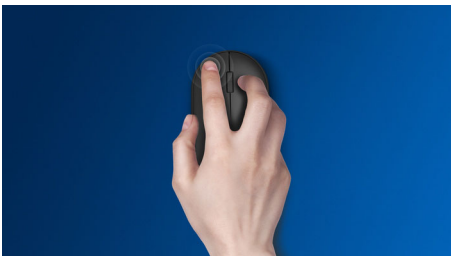

Advanced technology for ultimate performance

- Up to 1,200 DPI

Comfortable accurate control

- High definition optical tracking for smooth control
- Comfortable ergonomic mouse design feels great
- Ambidextrous shape feels good in right or left hand

Wired mouse
Plug and play Optical Sensor, Silent design

Highlights

Smooth optical tracking

High definition optical tracking for smooth control

Comfortable ergonomic design

Comfortable ergonomic mouse design feels great

Ambidextrous mouse design

Ambidextrous shape feels good in right or left hand

Buttons last millions of click

Buttons last millions of clicks for durability

Plug-and-play

Simple plug-and-play wired USB connections

Reduced click sound

Reduced click sound, for quiet and comfortable experience

Up to 1,200 DPI

This mouse delivers precision tracking up to 1,200 DPI with higher smoothing and accuracy.

SPK7207W/01

Specifications