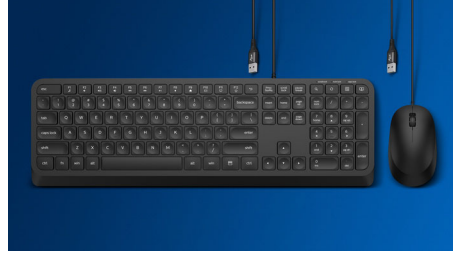

Advanced technology for ultimate performance

- Up to 1,200 DPI

Comfortable accurate control

- High definition optical tracking for smooth control
- Comfortable ergonomic mouse design feels great
- Ambidextrous shape feels good in right or left hand

Wired mouse
Plug and play Optical Sensor, Silent design

Highlights

Smooth optical tracking

High definition optical tracking for smooth control

Comfortable ergonomic design

Comfortable ergonomic mouse design feels great

Ambidextrous mouse design

Ambidextrous shape feels good in right or left hand

Buttons last millions of click

Buttons last millions of clicks for durability

Plug-and-play

Simple plug-and-play wired USB connections

Reduced click sound

Reduced click sound, for quiet and comfortable experience

Up to 1,200 DPI

This mouse delivers precision tracking up to 1,200 DPI with higher smoothing and accuracy.

SPK7207W/01

Specifications