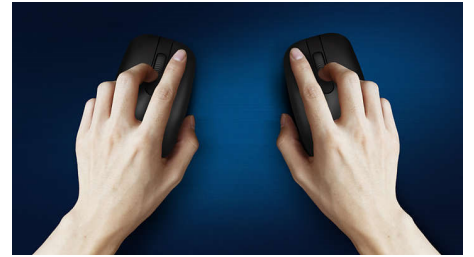

Quiet-typing

Low-profile keys for comfortable quiet typing

Thin-profile design

Thin-profile design looks great on your desk

Smooth optical tracking

High-definition optical tracking for smooth control

Comfortable ergonomic design

Comfortable ergonomic mouse design feels great

Ambidextrous mouse design

Ambidextrous shape feels good in right or left hand

Keystrokes for durability

Keys last millions of keystrokes for durability

Specifications