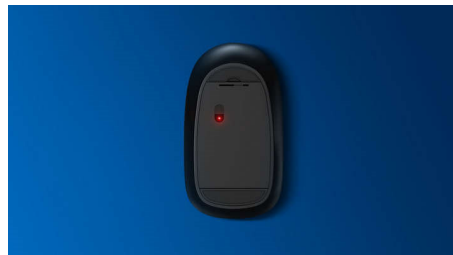

Quiet-typing

Low-profile keys for comfortable quiet typing

Thin-profile design

Thin-profile design looks great on your desk

Smooth optical tracking

High-definition optical tracking for smooth control

Comfortable ergonomic design