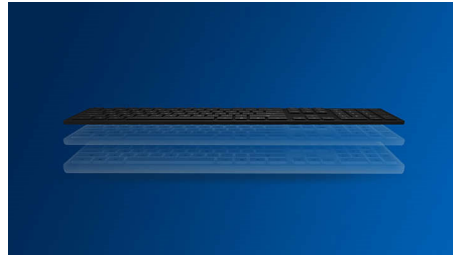

PHILIPS

Keyboard-mouse combo
3 buttons USB 2.0 Wired, Optical Sensor

SPT6254/00

Highlights

Plug-and-play

Simple plug-and-play wired USB connections

Familiar keyboard layout

Familiar layout for easy typing

Quiet-typing

Low-profile keys for comfortable quiet typing

Thin-profile design

Thin-profile design looks great on your desk

Smooth optical tracking

High-definition optical tracking for smooth control

Comfortable ergonomic design