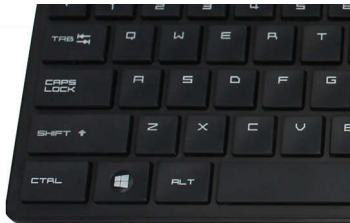

PHILIPS

Keyboard-mouse combo
3 buttons USB 2.0 Wired, Optical Sensor

SPT6254/00

Highlights

Plug-and-play

Simple plug-and-play wired USB connections

Familiar keyboard layout

Familiar layout for easy typing

Quiet-typing

Low-profile keys for comfortable quiet typing

Thin-profile design

Thin-profile design looks great on your desk

Smooth optical tracking

High-definition optical tracking for smooth control

Comfortable ergonomic design