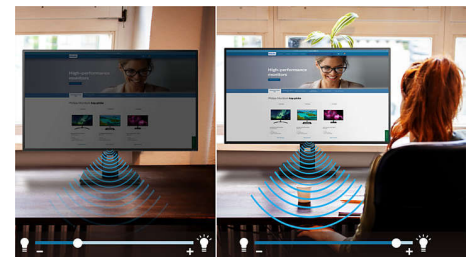

PowerSensor

PowerSensor is a built-in 'people sensor' that transmits and receives harmless infrared signals to determine if user is present and automatically reduces monitor brightness when user steps away from the desk, cutting energy costs by up to 70 percent and prolonging monitor life.

Designed for sustainability

Designed for sustainability, and reduced operating costs, this monitor meets environmental standards. Such as: ENERGY STAR, EPEAT, TCO Certified. For more information on certification, please visit: ENERGY STAR: <https://www.energystar.gov/> EPEAT: <https://www.epeat.net/> TCO Certified: <https://tcocertified.com/>