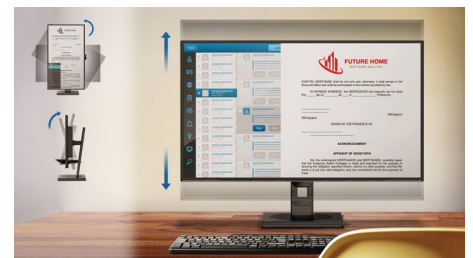

microphone and dual 5-watt integrated speakers deliver clear communications.

Built-in stereo speakers

A pair of high quality stereo speakers built into a display device. It can be visible front firing, or invisible down firing, top firing, rear firing, etc depending on model and design.

LowBlue Mode & Flicker-free

Our LowBlue Mode and Flicker-free technology have been developed to reduce eye strain and fatigue often caused by long hours in front of a monitor.

Compact Ergo Base

The Compact Ergo Base is a people-friendly Philips monitor base that tilts, pivot and height-adjusts so each user can position the monitor for maximum viewing comfort and efficiency.