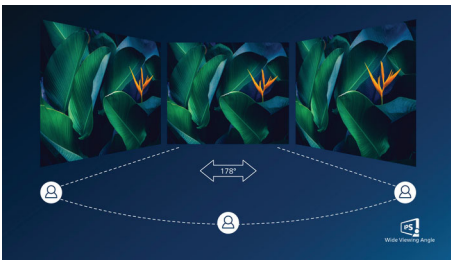

PHILIPS

LCD monitor with Windows Hello Webcam
5000 series 27" (68.6 cm), 2560 x 1440 (QHD)

27E1N5600HE/00

Highlights

USB-C connection

This Philips display features a USB type-C connector with power delivery. With intelligent and flexible power management, you can power charge your compatible device directly. Its slim, reversible USB-C allows for easy, one-cable connection. You can watch high resolution video and transfer data at a super-speed, while powering up and re-charging your compatible device at the same time.

IPS technology

IPS displays use an advanced technology which gives you extra wide viewing angles of 178/178 degree, making it possible to view the display from almost any angle. Unlike standard TN panels, IPS displays gives you remarkably crisp images with vivid colors, making it ideal not only for Photos, movies and web browsing, but also for professional applications which demand color accuracy and consistent brightness at all times.