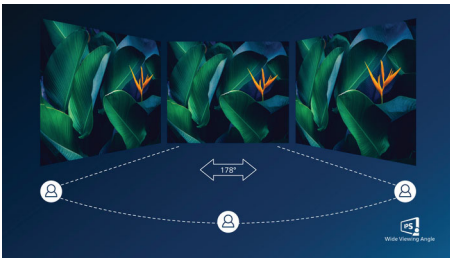

27E9QHSW/89

Highlights

Ultra Wide-Color Technology

Ultra Wide-Color Technology delivers a wider spectrum of colors for a more brilliant picture. Ultra Wide-Color wider "color gamut" produces more natural-looking greens, vivid reds and deeper blues. Bring, media entertainment, images, and even productivity more alive and vivid colors from Ultra Wide-Color Technology.

IPS technology

IPS displays use an advanced technology which gives you extra wide viewing angles of 178/178 degree, making it possible to view the display from almost any angle. Unlike standard TN panels, IPS displays gives you remarkably crisp images with vivid colors, making it ideal not only for Photos, movies and web browsing, but also for professional applications which demand color accuracy and consistent brightness at all times.

UltraNarrow Border

The new Philips displays feature ultra-narrow borders which allow for minimal distractions

and maximum viewing size. Especially suited for multi-display or tiling setup like gaming, graphic design and professional applications, the ultra-narrow border display gives you the feeling of using one large display.