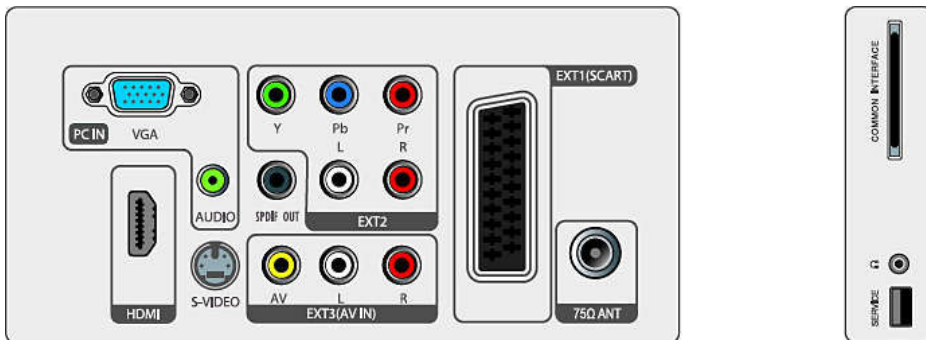

Accessories

- Included accessories: Table top stand, Quick start guide, User Manual, Remote Control, VGA cable, Audio Cable, Power cord

Issue date 2024-03-24

Version: 2.0.3

EAN: 87 12581 56150 5

© 2024 Koninklijke Philips N.V.
All Rights reserved.