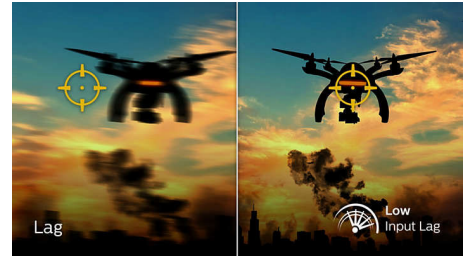

Low Input Lag

Input lag is the amount of time that elapses between performing an action with connected devices and seeing the result on screen. Low input lag reduces the time delay between entering a command from your devices to monitor, greatly improve on playing twitch-sensitive video games, particularly important to whom plays fast-paced, competitive games.