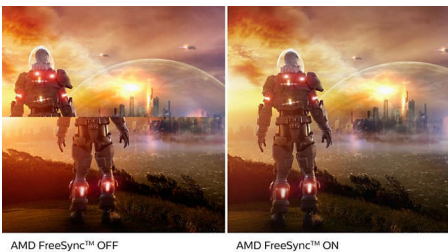

AMD FreeSync™ Premium

Gaming shouldn't be a choice between choppy gameplay or broken frames. AMD FreeSync™

Premium equips serious gamers with a fluid, tear-free gameplay experience at peak performance. There are no compromises, game confidently with a high refresh rate, low framerate compensation, and low latency.