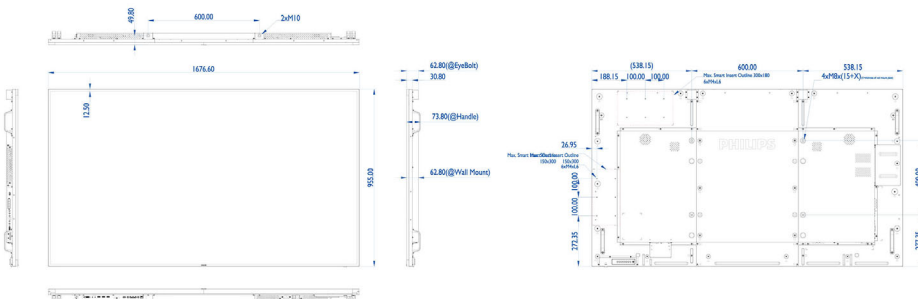

- Mains power: 100 ~ 240 VAC, 50 ~ 60 Hz
- Consumption (Typical): 197 W
- Standby power consumption: <math><0.5\text{ W}</math>

Dimensions

- Set Width: 1676.60 mm
- Product weight: 53.3 kg
- Set Height: 955.00 mm
- Set Depth: 73.80 mm
- Set Width (inch): 66.01 inch
- Set Height (inch): 37.60 inch
- Wall Mount: 600 x 400 mm, M8
- Set Depth (inch): 2.91 inch
- Bezel width: 12.50 mm
- Product weight (lb): 117.51 lb
- Smart insert width: 250 mm
- Smart insert height: 300 mm

Operating conditions

- Altitude: 0 ~ 3000 m
- Temperature range (operation): 5 ~ 40 °C
- MTBF: 50,000 hour(s)
- Relative humidity: 20 ~ 80 %
- Temperature range (storage): -20 ~ 60 °C

Multimedia Applications

- USB Playback Video: M2TS, M4V, MK3D, MKV, MP4, MPEG, MPG, MTS, TS, TTS, VOB, WMV
- USB Playback Picture: BMP, GIF, JPEG, JPG
- USB Playback Audio: AAC, AIF, AIFF, ASF, LPCM, M3U, M4A, MP3, MP4, WAV, WMA

Accessories

- Included accessories: AC Power Cord, Batteries for remote control, Quick start guide, Remote Control, User manual on CD-ROM, RS232 cable, HDMI cable
- Optional accessories: HDBaseT OPS Receiver (CRD25), IR Light Motion Sensor (CRD41)

Miscellaneous

- On-Screen Display Languages: English, French, German, Italian, Polish, Russian, Spanish, Turkish, Simplified Chinese, Traditional Chinese, Arabic, Japanese, Portuguese
- Warranty: 3 year warranty
- Regulatory approvals: CE, UL/cUL, CCC, C-Tick, RoHS, GOST, FCC, Class A

Issue date 2024-03-24

Version: 1.0.1

EAN: 87 12581 73952 2

© 2024 Koninklijke Philips N.V.
All Rights reserved.

Specifications are subject to change without notice.
Trademarks are the property of Koninklijke Philips N.V.
or their respective owners.

www.philips.com