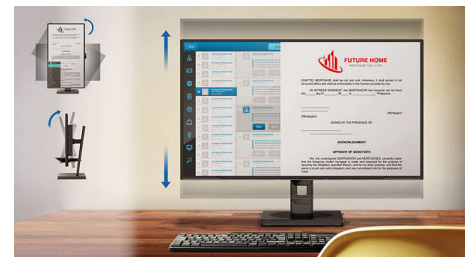

## Built-in stereo speakers

A pair of high quality stereo speakers built into a display device. It can be visible front firing, or invisible down firing, top firing, rear firing, etc depending on model and design.

## Compact Ergo Base

The Compact Ergo Base is a people-friendly Philips monitor base that tilts, pivot and height-adjusts so each user can position the monitor for maximum viewing comfort and efficiency.