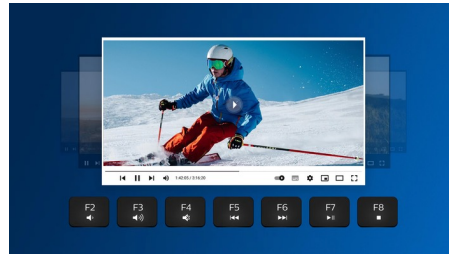

- Up to 1,200 DPI

Designed for performance

- Convenient multi-media shortcuts
- Low-profile keys are quick and stylish looking

Highlights

Smooth optical tracking

High definition optical tracking for smooth control

Comfortable ergonomic design

Comfortable ergonomic mouse design feels great

Keystrokes for durability

Keys last millions of keystrokes for durability

multi-media shortcuts

With these multi-media shortcuts, you can easily switch to music, volume, or video play by a simple click.

Up to 1,200 DPI

This mouse delivers precision tracking up to 1,200 DPI with higher smoothing and accuracy.

Low-profile keys

The low-profile keys add a stylish look and are quick and responsive for typing.