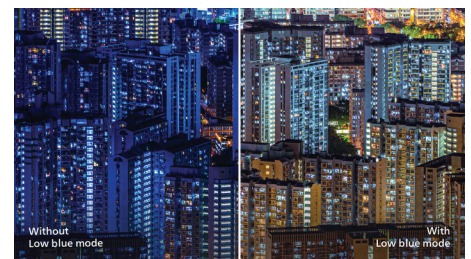

LowBlue Mode

Studies have shown that just as ultra-violet rays can cause eye damage, shortwave length blue light rays from LED displays can cause eye damage and affect vision over time. Developed for wellbeing, Philips LowBlue Mode setting uses a smart software technology to reduce harmful shortwave blue light.