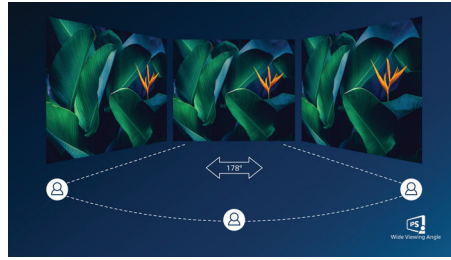

## USB Type-C connection

This Philips display features a built-in USB type-C docking station with power delivery. With intelligent and flexible power management, you can power charge your compatible\* laptop directly. Its slim, reversible USB-C connector allows for easy, one-cable docking. Simplify by connecting all your peripherals like keyboard, mouse and your RJ-45 Ethernet cable to the monitor's docking station. You can watch high resolution video and transfer data at a super-speed, while powering up and re-charging your notebook at the same time.

## Crystalclear images

These Philips screens deliver Crystalclear, Quad HD 2560x1440 or 2560x1080 pixel images. Utilizing high performance panels with high density pixel count, enabled by high bandwidth sources like USB-C, Displayport, HDMI, these new displays will make your images and graphics come alive. Whether you are demanding professional requiring extremely detailed information for CAD-CAM solutions, using 3D graphic applications or a financial wizard working on huge spreadsheets, Philips displays will give you Crystalclear images.

## IPS technology

IPS displays use an advanced technology which gives you extra wide viewing angles of 178/178 degree, making it possible to view the display from almost any angle - even in 90 degree Pivot mode! Unlike standard TN panels, IPS displays gives you remarkably crisp images with vivid colors, making it ideal not only for Photos, movies and web browsing, but also for professional applications which demand color accuracy and consistent brightness at all times.