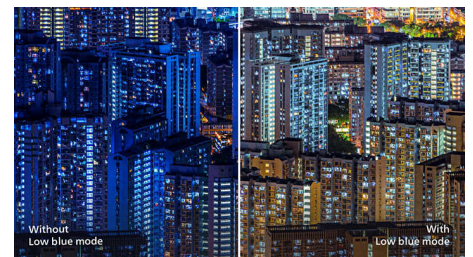

LowBlue Mode

Studies have shown that just as ultra-violet rays can cause eye damage, shortwave length blue light rays from LED displays can cause eye damage and affect vision over time. Developed for wellbeing, Philips LowBlue Mode setting uses a smart software technology to reduce harmful shortwave blue light.

Quad HD

IPS
Wide Viewing
Angle

Windows Hello

Flicker-free

LowBlue Mode

PowerSensor

LightSensor

EasyRead