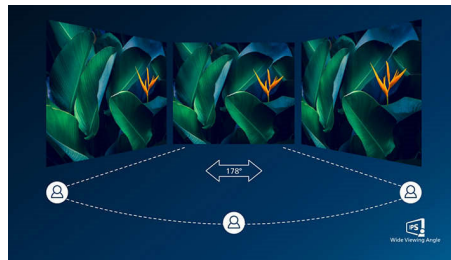

IPS technology

IPS displays use an advanced technology which gives you extra wide viewing angles of 178/178 degree, making it possible to view the display from almost any angle - even in 90 degree Pivot mode! Unlike standard TN panels, IPS displays gives you remarkably crisp images with vivid colors, making it ideal not only for Photos, movies and web browsing, but also for professional applications which demand color accuracy and consistent brightness at all times.