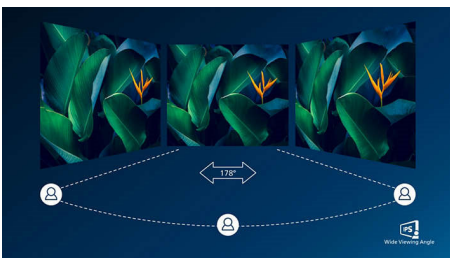

MultiClient Integrated KVM

With MultiClient Integrated KVM switch, you can control two separate PCs with one monitor-keyboard-mouse set up. A convenient button allows you to quickly switch between sources. Handy with set-ups that require dual PC computing power or sharing one large monitor to show two different PCs.

IPS technology

IPS displays use an advanced technology which gives you extra wide viewing angles of 178/178 degree, making it possible to view the display

from almost any angle. Unlike standard TN panels, IPS displays gives you remarkably crisp images with vivid colors, making it ideal not only for Photos, movies and web browsing, but also for professional applications which demand color accuracy and consistent brightness at all times.