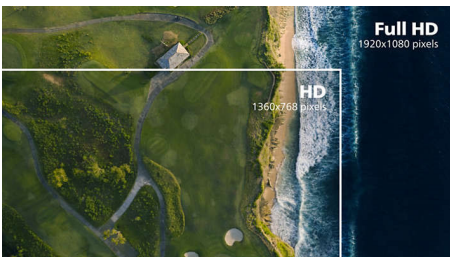

16:9 Full HD display

Picture quality matters. Regular displays deliver quality, but you expect more. This display

features enhanced Full HD 1920 x 1080 resolution. With Full HD for crisp detail paired with high brightness, incredible contrast and realistic colors expect a true to life picture.