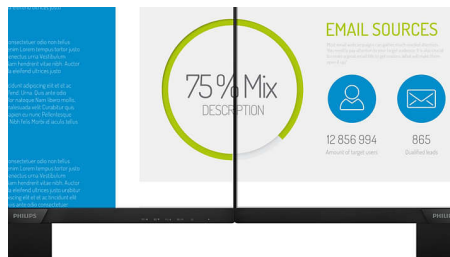

UltraNarrow Border

The new Philips displays feature ultra-narrow borders which allow for minimal distractions and maximum viewing size. Especially suited for multi-display or tiling setup like gaming, graphic design and professional applications, the ultra-narrow border display gives you the feeling of using one large display.