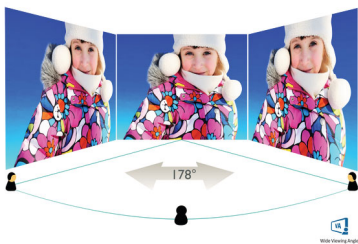

VA display

Philips VA LED display uses an advanced multi-domain vertical alignment technology which

gives you super-high static contrast ratios for extra vivid and bright images. While standard office applications are handled with ease, it is especially suitable for photos, web-browsing, movies, gaming, and demanding graphical applications. It's optimized pixel management technology gives you 178/178 degree extra wide viewing angle, resulting in crisp images.