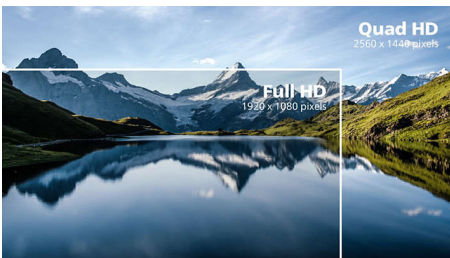

Crystalclear images

These Philips screens deliver Crystalclear, Quad HD 2560x1440 or 2560x1080 pixel images. Utilizing high performance panels with high density pixel count, enabled by high

bandwidth sources like USB-C, Displayport, HDMI, these new displays will make your images and graphics come alive. Whether you are demanding professional requiring extremely detailed information for CAD-CAM solutions, using 3D graphic applications or a financial wizard working on huge spreadsheets, Philips displays will give you Crystalclear images.