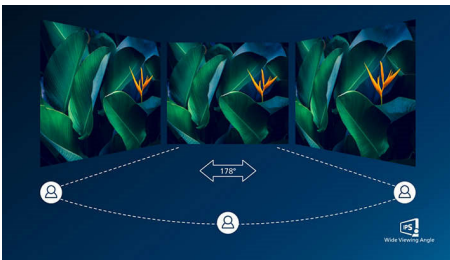

LCD monitor with USB-C
E Line 27" (68.6 cm), 2560 x 1440 (QHD)

276E1EW/69

Highlights

USB-C connectivity

This Philips monitor features a built-in USB-C connector which meets USB Power Delivery standard. With intelligent and flexible power management, you can power charge your compatible device directly from the monitor using a single USB-C cable. Its slim, reversible USB-C allows for easy connection, you can watch high resolution video from your laptop.

IPS technology

IPS displays use an advanced technology which gives you extra wide viewing angles of 178/178 degree, making it possible to view the display from almost any angle. Unlike standard TN panels, IPS displays gives you remarkably crisp images with vivid colors, making it ideal not only for Photos, movies and web browsing, but also for professional applications which demand color accuracy and consistent brightness at all times.