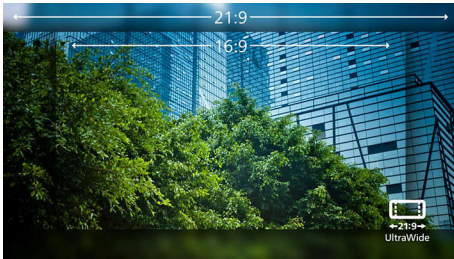

LCD monitor with Windows Hello Webcam
5000 series 34" (86.36 cm), 3440 x 1440 (WQHD)

34E1C5600HE/27

Highlights

UltraWide CrystalClear images

These Philips screens deliver CrystalClear, UltraWide Quad HD 3440 x 1440 pixel images. Utilizing high performance panels with high-density pixel count, 178/178 wide viewing angles, these new displays will make your images and graphics come alive. The UltraWide 21:9 format enables more productivity with more room for side-by-side comparisons and more viewable spreadsheet columns. Whether you are demanding professional requiring extremely detailed information for CAD-CAM solutions, or a financial wizard working on huge spreadsheets, Philips displays delivers CrystalClear images.