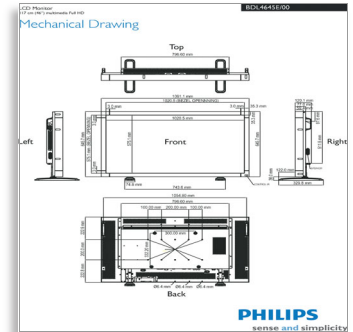

Philips
LCD monitor

117 cm (46")
multimedia Full HD

BDL4645E

Enjoy crisp, clear picture quality

with this stylish full HD Display

Captivate your audience and deliver marketing messages and other information in stunning clarity with this highly functional public information display. An array of video input options as well as an OPS slot make this a fantastic choice.

Specifications

Picture/Display

- Diagonal screen size: 46 inch / 117 cm
- Panel resolution: 1920x1080p
- Optimum resolution: 1920 x 1080 @ 60Hz
- Brightness: 400 cd/m²
- Contrast ratio (typical): 4000:1
- Response time (typical): 6.5 ms
- Aspect ratio: 16:9
- Viewing angle (H / V): 178 / 178 degree
- Pixel pitch: 0.53 x 0.53
- Display colors: 16.7 Million colors
- Picture enhancement: 3/2 - 2/2 motion pull down, 3D Combfilter, Motion compens. deinterlacing, Progressive scan, 3D MA deinterlacing, Dynamic contrast enhancement

- Ease of installation: Carrying Handles
- Energy saving functions:: Smart Power
- Picture performance: Advanced color control
- Network controllable: RS232, RJ45
- Packaging:: Reusable box

Dimensions

- Bezel thickness: 35.3mm/1.39"
- VESA Mount: 200x200mm, 400x200 mm
- Product weight: 26 kg
- Product weight (lb): 57.3
- Set dimensions (W x H x D): 1091 x 646 x 120 mm
- Set dimensions in inch (W x H x D): 43.0 x 25.4 x 4.7 inch

Product dimensions

- Product dimensions (W x H x D): 31.2 x 19.2 x 4.5 inch
- Product dimensions (W x H x D): 79.2 x 48.7 x 11.5 cm
- Product dimensions with stand (H x D): 53.1 x 20.5 cm
- Product dimensions with stand (H x D): 20.9 x 8.1 inch
- Weight: 26.345 lb
- Weight: 11.95 kg
- Weight (with stand): 27.778 lb
- Weight (with stand): 12.6 kg