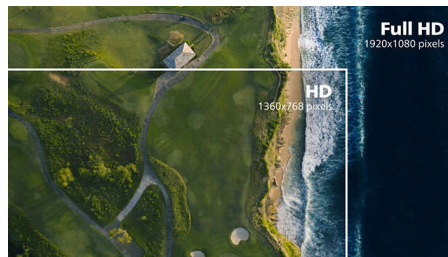

16:9 Full HD display

Picture quality matters. Regular displays deliver quality, but you expect more. This display features enhanced Full HD 1920 x 1080 resolution. With Full HD for crisp detail paired with high brightness, incredible contrast and realistic colors expect a true to life picture.