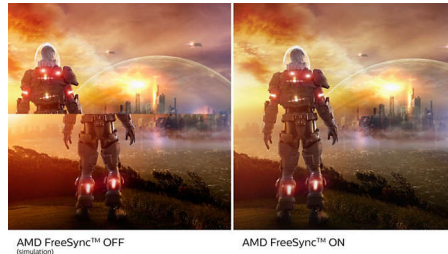

Ultra-smooth gaming

Gaming shouldn't be a choice between choppy gameplay or broken frames. With the new Philips monitor it doesn't have to be. Get fluid, artifact-free performance at virtually any framerate with AMD FreeSync™ technology, smooth quick refresh and ultra-fast response time.