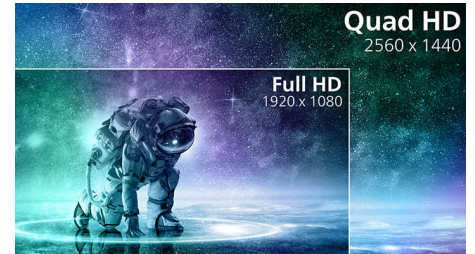

Crystalclear images

These Philips screens deliver Crystalclear, Quad HD 2560x1440 or 2560x1080 pixel images. Utilizing high performance panels with high density pixel count, enabled by high bandwidth sources like USB-C, Displayport, HDMI, these new displays will make your images and graphics come alive. Whether you are demanding professional requiring extremely detailed information for CAD-CAM solutions, using 3D graphic applications or a financial wizard working on huge spreadsheets, Philips displays will give you Crystalclear images.