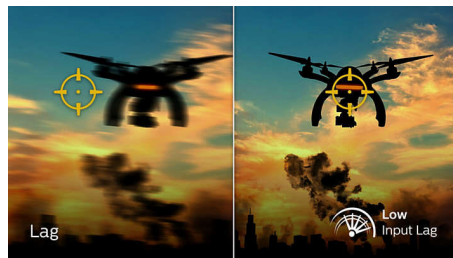

Low Input Lag

Input lag is the amount of time that elapses between performing an action with connected devices and seeing the result on screen. Low input lag reduces the time delay between entering a command from your devices to monitor, greatly improve on playing twitch-

sensitive video games, particularly important to whom plays fast-paced, competitive games.