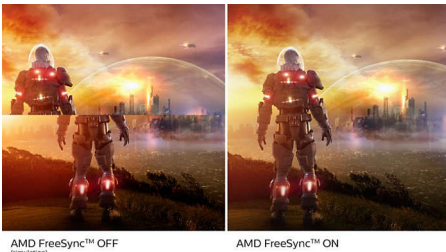

PHILIPS

Curved QHD LCD display
Momentum 32 (31.5" / 80 cm diag.), 2560 x 1440 (QHD)

325M2CRZ/73

Highlights

Curved display design

Desktop monitors offer a personal user experience, which suits a curve design very well. The curved screen provides a pleasant yet subtle immersion effect, which focuses on you at the center of your desk.

AMD FreeSync™ Premium

Gaming shouldn't be a choice between choppy gameplay or broken frames. AMD FreeSync™ Premium equips serious gamers with a fluid, tear-free gameplay experience at peak performance. There are no compromises, game confidently with a high refresh rate, low framerate compensation, and low latency.