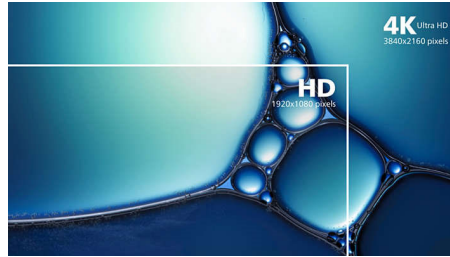

UltraClear 4K UHD Resolution

These Philips displays utilise high-performance panels to deliver UltraClear, 4K UHD (3840 x 2160) resolution images. Whether you are a demanding professional requiring extremely detailed images for CAD solutions, a user of 3D graphics applications or a financial wizard working on huge spreadsheets, Philips displays will make your images and graphics come alive.