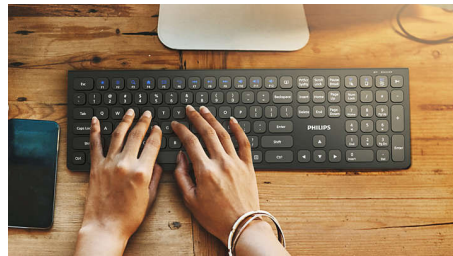

SPT6207B/00

Highlights

Smooth optical tracking

High-definition optical tracking for smooth control

Comfortable ergonomic design

Comfortable ergonomic mouse design feels great

Keystrokes for durability

Keys last millions of keystrokes for durability

Multi-media shortcuts

With these multi-media shortcuts, you can easily switch to music, volume or video play by a simple click.

Up to 1,200 DPI

This mouse delivers precision tracking up to 1,200 DPI with higher smoothing and accuracy.

Low-profile keys

The low-profile keys add a stylish look and are quick and responsive for typing.

Specifications

OS/System Requirements

- System Requirements: Microsoft Windows 7, Windows 8, Windows 10 or later; Linux V1.24 and above; Mac OS 10.5 and above