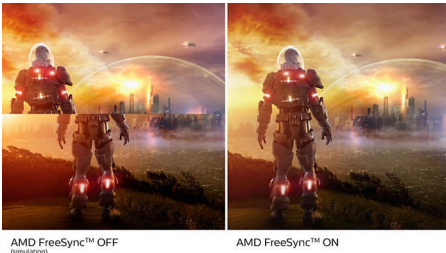

242E1GAJ/00

Highlights

VA display

The Philips VA LED display uses an advanced multi-domain vertical alignment technology that gives you super-high static contrast ratios for extra-vivid and bright images. While standard office applications are handled with ease, it is especially suitable for photos, web browsing, films, gaming and demanding graphical applications. Its optimised pixel management technology gives you a 178/178 degree extra-wide viewing angle, resulting in crisp images.

AMD FreeSync™ Premium

Gaming shouldn't be a choice between choppy gameplay or broken frames. AMD FreeSync™ Premium equips serious gamers with a fluid, tear-free gameplay experience at peak performance. There are no compromises, game confidently with a high refresh rate, low framerate compensation and low latency.