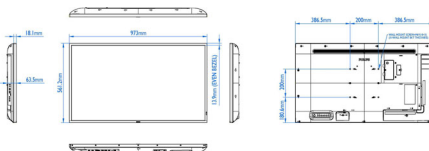

Supported Display Resolution

- Computer formats: 1920 x 1080, 60Hz, 1024 x 768, 60Hz, 1280 x 1024, 60Hz, 1280 x 720, 60Hz, 1440 x 900, 60 Hz, 1600 x 900, 60Hz, 1680 x 1050, 60Hz, 3840 x 2160, 30, 60Hz, 640 x 480, 60Hz, 800 x 600, 60Hz
- Video formats: 1080i, 50, 60Hz, 576i, 50Hz, 576p, 50Hz, 480p, 60Hz, 480i, 60Hz, 1080p, 50, 60Hz, 2160p, 24, 30, 60Hz, 720p, 50,60 Hz

Dimensions

- Set Width: 973.0 mm
- Product weight: 10.71 kg
- Set Height: 561.2 mm
- Set Depth: 63.5 mm
- Set Width (inch): 38.31 inch
- Set Height (inch): 22.09 inch
- Wall Mount: 200 (H) x 200(V) mm, M6
- Set Depth (inch): 2.50 inch
- Bezel width: 13.9 mm (Even bezel)
- Product weight (lb): 23.61 lb

Operating conditions

- Altitude: 0 ~ 3000 m
- Temperature range (operation): 0 ~ 40 °C
- MTBF: 50,000 hour(s)
- Temperature range (storage): -20 ~ 60 °C
- Humidity range (operation)[RH]: 20 - 80% RH (No condensation)
- Humidity range (storage) [RH]: 5 - 95% RH (No condensation)

Multimedia Applications

- USB Playback Video: MPEG, H.263, H.264, H.265, VP8
- USB Playback Picture: BMP, JPEG, PNG
- USB Playback Audio: AAC, HEAAC, MPEG

Accessories

- Included accessories: Quick start guide, RS232 cable, AC Power Cord, HDMI cable, Remote Control & AAA Batteries
- Included Accessories: RS232 daisy-chain cable, Philips logo (x1), Screws, USB Cover (x1), AC Switch Cover
- Stand: BM05922(Optional)

Miscellaneous

- On-Screen Display Languages: English, French,

Issue date 2024-03-23

Version: 3.0.1

EAN: 87 12581 76885 0

© 2024 Koninklijke Philips N.V.
All Rights reserved.

Specifications are subject to change without notice.
Trademarks are the property of Koninklijke Philips N.V.
or their respective owners.

www.philips.com