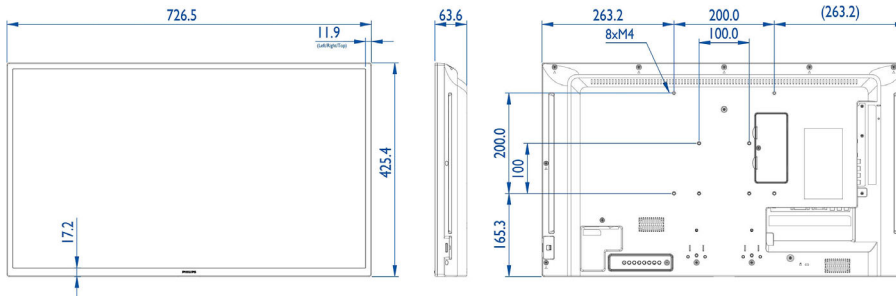

Supported Display Resolution

- Computer formats: 640 x 480, 60, 67, 72, 75Hz, 800 x 600, 56, 60, 72, 75Hz, 1024 x 768, 60Hz, 1280 x 768, 60Hz, 1280 x 800, 60Hz, 1360 x 768, 60Hz, 1366 x 768, 60Hz, 1440 x 900, 60Hz, 1600 x 1200, 60Hz, 1920 x 1080, 60Hz, 1920 x 1200, 60Hz
- Video formats: 480i, 60Hz, 480p, 60Hz, 576p, 50Hz, 576i, 50Hz, 720p, 50, 60Hz, 1080i, 50, 60Hz, 1080p, 50, 60Hz

Dimensions

- Set Width: 726.5 mm
- Product weight: 5.20 kg
- Set Height: 425.4 mm
- Set Depth: 63.6 mm
- Set Width (inch): 28.6 inch
- Set Height (inch): 16.75 inch
- Wall Mount: 100x100mm, 200x200 mm, M4
- Set Depth (inch): 2.5 inch
- Bezel width: 11.9 (TLR) / 17.2 (B) mm
- Product weight (lb): 14.74 lb

Operating conditions

- Temperature range (operation): 5 ~ 40 °C
- MTBF: 50,000 hour(s)
- Relative humidity: 20 ~ 80 %
- Temperature range (storage): -20 ~ 60 °C

Multimedia Applications

- USB Playback Video: 3G2, 3GP, ASF, ASX, AVI, DAT, F4V, FLV, M2TS, M4V, MK3D, MKV, MOV, MP4, MPE, MPEG, MPG, MTS, QT, TRP, TS, TTS, VOB, WEBM, WMV, Xvid
- USB Playback Picture: BMP, GIF, JPEG, JPG
- USB Playback Audio: AAC, AC3, AIF, AIFF, AMR, EC3, M4A, MP3, OGA, OGG, WAV, WMA

Accessories

- Included accessories: AC Power Cord, RS232 cable, VGA cable, Remote Control, Batteries for remote control, User manual on CD-ROM, Quick start guide

Miscellaneous

- On-Screen Display Languages: English, French,

Issue date 2024-03-25

Version: 4.1.1

EAN: 87 12581 73029 1

© 2024 Koninklijke Philips N.V.
All Rights reserved.

Specifications are subject to change without notice.
Trademarks are the property of Koninklijke Philips N.V.
or their respective owners.

www.philips.com

- German, Italian, Polish, Turkish, Russian, Simplified Chinese, Spanish, Traditional Chinese
- Warranty: 3 year warranty
- Regulatory approvals: BSMI, CB, CCC, CE, CECP, C-Tick, EPA, GOST, UL/cUL